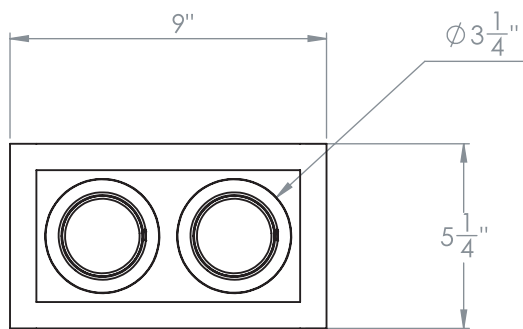

# 3.75" Gyro Shift Multiple 2 Head Trim

S3-2L

Revised 09/18/18

# 3.75" Gyro Shift Multiple 2 Head

Suspended Stem Adjustable Architectural Housing

S3FA-2LSS

Revised 09/18/18

### 3.75" Gyro Shift Multiple 2 Head

Suspended Aircraft Adjustable Architectural Housing

S3FA-2LSA

Revised 09/18/18