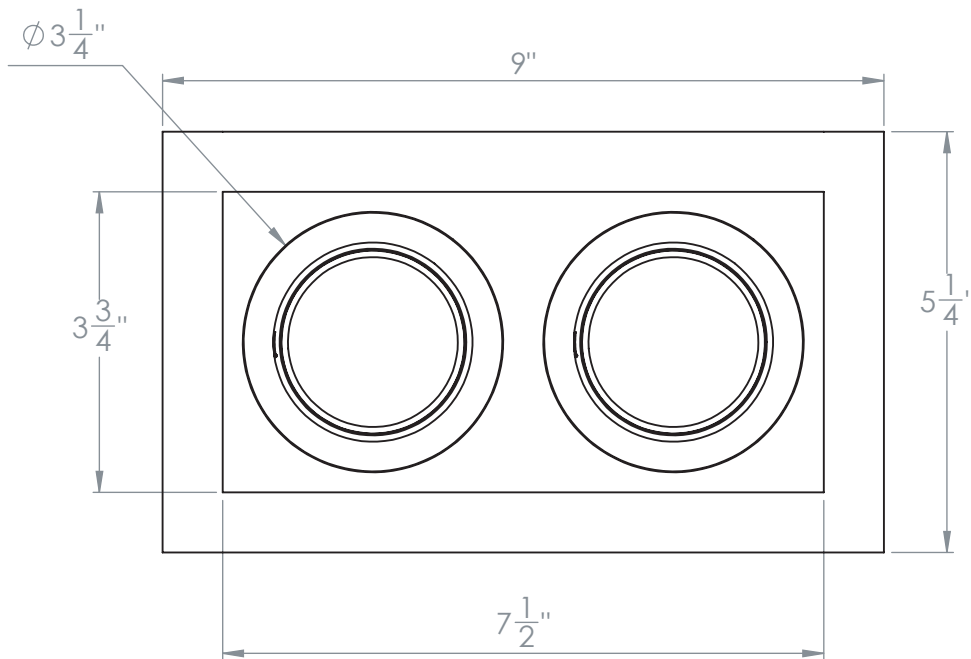

# 3.75" Gyro Shift Multiple 2 Head Trim

S3-2L

Revised 09/18/18

# 3.75" Gyro Shift Multiple 2 Head

Suspended Stem Adjustable Architectural Housing

S3FA-2LSS

Revised 09/18/18

### 3.75" Gyro Shift Multiple 2 Head

Suspended Aircraft Adjustable Architectural Housing

S3FA-2LSA

Revised 09/18/18