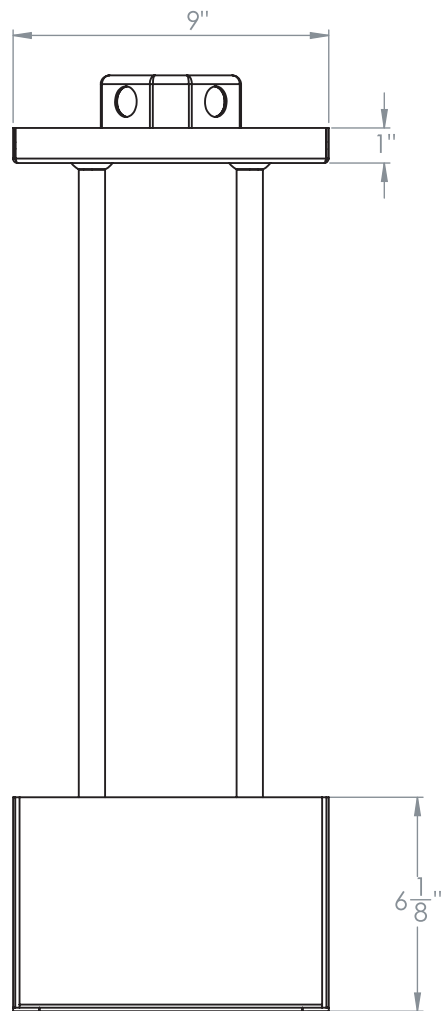

# 3.75" Gyro Shift Multiple 2 Head Trim

S3-2L

Revised 09/18/18

# 3.75" Gyro Shift Multiple 2 Head

Suspended Stem Adjustable Architectural Housing

S3FA-2LSS

Revised 09/18/18

### 3.75" Gyro Shift Multiple 2 Head

Suspended Aircraft Adjustable Architectural Housing

S3FA-2LSA

Revised 09/18/18