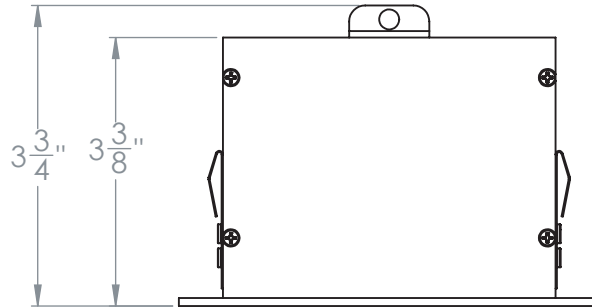

# 3.75" Gyro Shift Multiple 2 Head Trim

S3-2L

Revised 09/18/18

# 3.75" Gyro Shift Multiple 2 Head

Suspended Stem Adjustable Architectural Housing

S3FA-2LSS

Revised 09/18/18

### 3.75" Gyro Shift Multiple 2 Head

Suspended Aircraft Adjustable Architectural Housing

S3FA-2LSA

Revised 09/18/18