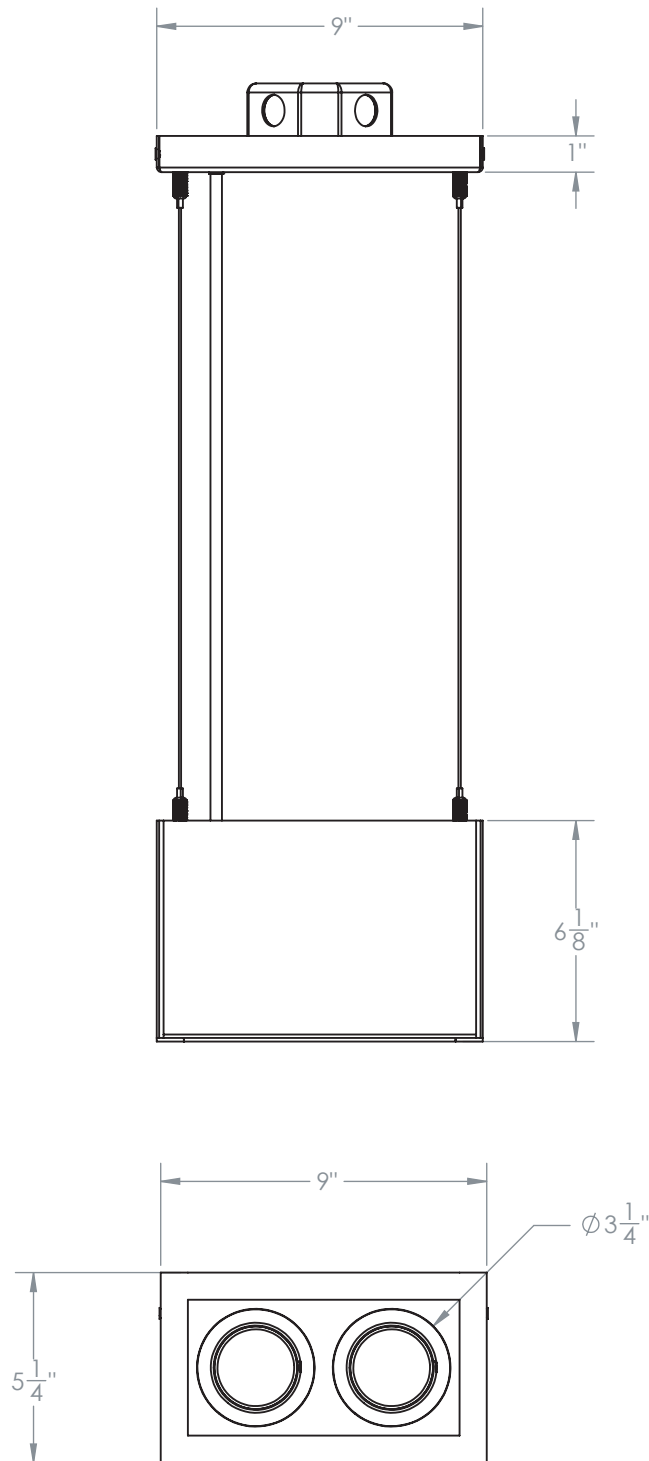

# 3.75" Gyro Shift Multiple 2 Head Trim

S3-2L

Revised 09/18/18

# 3.75" Gyro Shift Multiple 2 Head

Suspended Stem Adjustable Architectural Housing

S3FA-2LSS

Revised 09/18/18

### 3.75" Gyro Shift Multiple 2 Head

Suspended Aircraft Adjustable Architectural Housing

S3FA-2LSA

Revised 09/18/18